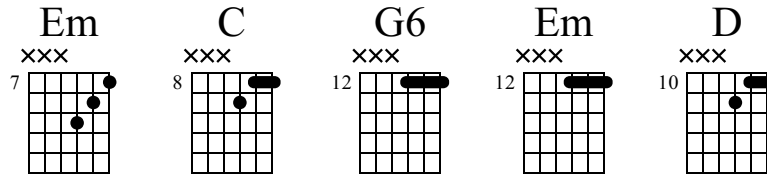

Holy Water

Concert Music Loom 2026

Marshmello, Jelly Roll

Score : Mathieu Brogniet

Standard tuning

♩ = 78

Intro

Guitare ...

A Couplet 1

B Prérefrain 1