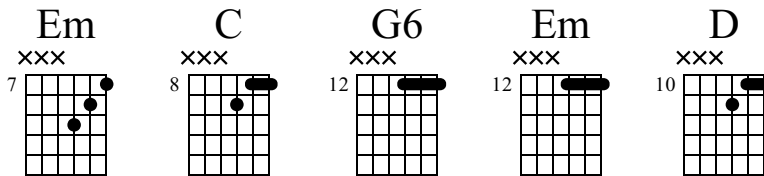

Holy Water

Concert Music Loom 2026

Marshmello, Jelly Roll

Score : Mathieu Brogniet

Standard tuning

♩ = 78

Intro

Guitare ...

A Couplet 1

B Prérefrain 1