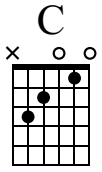

B Couplet 4

Chord diagrams for C, Am, F, C, G.

Measures 37-40. Chords: C, Am, F, C, G.

Chord diagrams for C, Am, F, G.

Measures 41-44. Chords: C, Am, F, G.

C Refrain 2

Chord diagrams for Am, F, C, G.

Measures 45-48. Chords: Am, F, C, G.

Measures 49-52. Double bar lines.

A Solo

53 54 55 56

T	1-1-1-1-1-1	1-1-1-1-1-1	1-1-1-1-1-1	1-1-1-1-1-1
A	0-0-0-0-0-0	0-0-0-0-0-0	2-2-2-2-2-2	2-2-2-2-2-2
B	2-2-2-2-2-2	2-2-2-2-2-2	2-2-2-2-2-2	3-3-3-3-3-3
	3	3	0	0