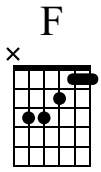

B Couplet 4

Chord diagrams for C, Am, F, C, G.

Measures 37-40. Chords: C, Am, F, C, G.

Chord diagrams for C, Am, F, G.

Measures 41-44. Chords: C, Am, F, G.

C Refrain 2

Chord diagrams for Am, F, C, G.

Measures 45-48. Chords: Am, F, C, G.

Measures 49-52. Double bar lines.

A Solo

53 54 55 56

T	1-1-1-1-1-1	1-1-1-1-1-1	1-1-1-1-1-1	1-1-1-1-1-1
A	0-0-0-0-0-0	0-0-0-0-0-0	2-2-2-2-2-2	2-2-2-2-2-2
B	2-2-2-2-2-2	2-2-2-2-2-2	2-2-2-2-2-2	3-3-3-3-3-3
	3	3	0	0

C Refrain 3

57 58 59 60

T	1-1-1-1-1-1	1-1-1-1-1-1	1-1-1-1-1-1	0-0-0-0-0-0
A	2-2-2-2-2-2	2-2-2-2-2-2	0-0-0-0-0-0	0-0-0-0-0-0
B	2-2-2-2-2-2	3-3-3-3-3-3	2-2-2-2-2-2	0-0-0-0-0-0
	0	3	3	3

61 62 63 64

T				
A				
B				