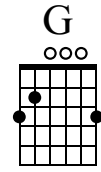

B Couplet 4

Chord diagrams for C, Am, F, C, G.

Measures 37-40. Chords: C, Am, F, C, G.

Chord diagrams for C, Am, F, G.

Measures 41-44. Chords: C, Am, F, G.

C Refrain 2

Chord diagrams for Am, F, C, G.

Measures 45-48. Chords: Am, F, C, G.

Measures 49-52. Double bar lines.

A Solo

53 54 55 56

T	1-1-1-1-1-1	1-1-1-1-1-1	1-1-1-1-1-1	1-1-1-1-1-1
A	0-0-0-0-0-0	0-0-0-0-0-0	2-2-2-2-2-2	2-2-2-2-2-2
B	2-2-2-2-2-2	2-2-2-2-2-2	2-2-2-2-2-2	3-3-3-3-3-3
	3	3	0	0