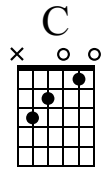

B Couplet 4

Chord diagrams for C, Am, F, C, G.

Measures 37-40. Chords: C, Am, F, C, G.

Chord diagrams for C, Am, F, G.

Measures 41-44. Chords: C, Am, F, G.

C Refrain 2

Chord diagrams for Am, F, C, G.

Measures 45-48. Chords: Am, F, C, G.

Measures 49-52. Double bar lines.

A Solo

53 54 55 56

T	1-1-1-1-1-1	1-1-1-1-1-1	1-1-1-1-1-1	1-1-1-1-1-1
A	0-0-0-0-0-0	0-0-0-0-0-0	2-2-2-2-2-2	2-2-2-2-2-2
B	2-2-2-2-2-2	2-2-2-2-2-2	2-2-2-2-2-2	3-3-3-3-3-3
	3	3	0	0

C Refrain 3

57 58 59 60

T	1-1-1-1-1-1	1-1-1-1-1-1	1-1-1-1-1-1	0-0-0-0-0-0
A	2-2-2-2-2-2	2-2-2-2-2-2	0-0-0-0-0-0	0-0-0-0-0-0
B	2-2-2-2-2-2	3-3-3-3-3-3	2-2-2-2-2-2	0-0-0-0-0-0
	0	3	3	3

61 62 63 64

T				
A				
B				