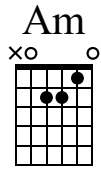

B Couplet 4

Chord diagrams for C, Am, F, C, G.

Measures 37-40. Chords: C, Am, F, C, G.

Chord diagrams for C, Am, F, G.

Measures 41-44. Chords: C, Am, F, G.

C Refrain 2

Chord diagrams for Am, F, C, G.

Measures 45-48. Chords: Am, F, C, G.

Measures 49-52. Double bar lines.

A Solo

53 54 55 56

T	1-1-1-1-1-1	1-1-1-1-1-1	1-1-1-1-1-1	1-1-1-1-1-1
A	0-0-0-0-0-0	0-0-0-0-0-0	2-2-2-2-2-2	2-2-2-2-2-2
B	2-2-2-2-2-2	2-2-2-2-2-2	2-2-2-2-2-2	3-3-3-3-3-3
	3	3	0	0