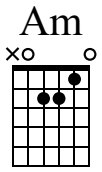

C Refrain 3

57 58 59 60

T	1-1-1-1-1-1	1-1-1-1-1-1	1-1-1-1-1-1	0-0-0-0-0-0
A	2-2-2-2-2-2	2-2-2-2-2-2	0-0-0-0-0-0	0-0-0-0-0-0
B	2-2-2-2-2-2	3-3-3-3-3-3	2-2-2-2-2-2	0-0-0-0-0-0
	0	3	3	3

61 62 63 64

T				
A				
B