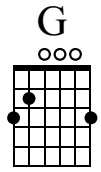

C Refrain 3

57 58 59 60

T	1-1-1-1-1-1	1-1-1-1-1-1	1-1-1-1-1-1	0-0-0-0-0-0
A	2-2-2-2-2-2	2-2-2-2-2-2	0-0-0-0-0-0	0-0-0-0-0-0
B	2-2-2-2-2-2	3-3-3-3-3-3	2-2-2-2-2-2	0-0-0-0-0-0
	0	3	3	3

61 62 63 64

T				
A				
B