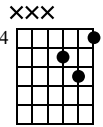

TAB: 4-6-5 | 9-9-10 | 4-4-5 | 11-11-12 | || | ||

Fm/C

Db/F

Ab/C

51 52 Clean lead

TAB: 4 9 4  
6 9 4  
5 10 5

1-3 1-3

**A** Solo

53 54

TAB: 3-5 5-5-3-1 3-4-3-1 1-3 1-3

55 56

TAB: 3-5 5-3 1-3 3-6 5-5-3-1 1-3 1 5

**C** Refrain 3  
Reverb Skank

Fm/C

Db/F

Ab/C