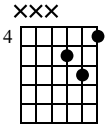

**B Couplet 4**

37  38

TAB: 11-13-13-13-13-13-13-13-13-11-11-11 | 9-9-9-9-9-9-9-9-9-8-8-8

39  40

TAB: 6-6-6-6-6-6-6-6-6-6-6 | 6-8-8-8-8-8-8-8-8-8-8-8

41  42

TAB: 9-11-11-11-11-11-11-11-11-9-9-9 | 8-8-8-8-8-8-8-8-8-6-6-6  
11-13-13-13-13-13-13-13-13-11-11-11 | 9-9-9-9-9-9-9-9-9-8-8-8

43  44

TAB: 4-4-4-4-4-4-4-4-4-4-4-4 | 4-6-6-6-6-6-6-6  
6-6-6-6-6-6-6-6-6-6-6-6 | 6-8-8-8-8-8-8-8

**C Refrain 2**  
Reverb Skank

Fm/C  
xxx  
4 

Db/F  
xxx  
9 

Ab/C  
xxx  

Eb/G  
xxx  
11 

45  46 47 48 49 50

TAB: 4-6-5 | 9-9-10 | 4-4-5 | 11-11-12 | || | ||

Fm/C

Db/F

Ab/C

51 52 Clean lead

TAB: 4 9 4  
6 9 4  
5 10 5

1-3 1-3

**A** Solo