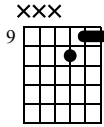

**B Couplet 4**

37  38

TAB: 11-13-13-13-13-13-13-13-13-11-11-11 | 9-9-9-9-9-9-9-9-9-8-8-8

39  40

TAB: 6-6-6-6-6-6-6-6-6-6-6 | 6-8-8-8-8-8-8-8-8-8-8-8

41  42

TAB: 9-11-11-11-11-11-11-11-11-9-9-9 | 8-8-8-8-8-8-8-8-8-6-6-6  
11-13-13-13-13-13-13-13-13-11-11-11 | 9-9-9-9-9-9-9-9-9-8-8-8

TAB: 4-6-5 | 9-9-10 | 4-4-5 | 11-11-12 | || | ||

Fm/C

Db/F

Ab/C

51 52 Clean lead

TAB: 4 9 4  
6 9 4  
5 10 5

1-3 1-3

**A** Solo