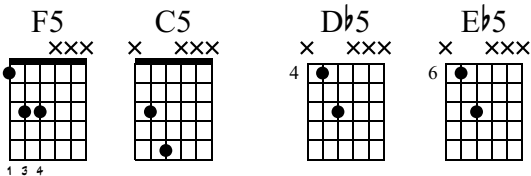

Smells Like Teen Spirit

Nirvana

Relevé : Mathieu Brogniet & Nicolas Painset

Standard tuning

♩ = 75

Intro 1

Guitar 1

1 2 3 4

T
A
B

3 3 4 4 5 5 4 4 3 3 4 4 5 5 4

1 1 1 1 1 1 1 1 1 1 1 1 1 1 1

Transition

21 $\text{♩} = 115$ 22 Drive 23 24 25

T
A
B

(4) 3 3 3 3

1 1 1 1